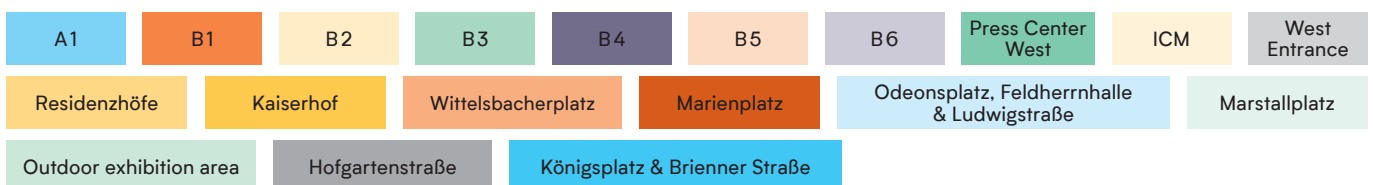

Press Activities 2021

Monday, September 6, 2021—1st Press Day

Time	Exhibitor	Hall / Stand
all-day	Mercedes-Benz AG	B3. D50
08:50—09:05	Renault Group	B1. A60
08:50—09:15	ZF Friedrichshafen AG	A1/Expert Stage
09:15—09:30	BMW / MINI Group	A1. D50
09:30—09:45	BMW / MINI Group	A1. D50
09:45—10:00	Hyundai	A1/Expert Stage
10:20—10:35	GWM ORA	A1. B42
10:05—10:20	Volkswagen	B2. B01
10:25—10:40	CARIAD SE	B2. A01
10:45—11:00	Robert Bosch GmbH	B3. C30
11:00—11:15	WEY — Great Wall Motor	B3. C50
11:25—11:40	Continental	Press Center West
11:25—11:40	Netzwerk Christen	West Entrance
11:40—11:55	City Transformer	A1. A75
11:45—12:00	Bosal	B1. C01
11:50—12:35	Mob.Region Ingolstadt	B1. D50
12:00—12:15	Automotiveland NRW	B1. D70
12:10—12:25	Adasky	B2. A403
12:15—12:30	ViveLaCar GmbH	B1. B411
12:25—12:40	ESG mobility	B2. C71
12:30—12:45	Mobiko GmbH	B2. A405

Time	Exhibitor	Hall / Stand
12:40—12:55	Microlino AG	B2. A25
13:00—13:15	Plastic Omnium	B3. B20
13:10—13:25	Hyundai Mobis	B2. C20
13:15—13:30	Velodyne	B3. A75
13:20—13:35	INTIS GmbH	B5. C33
13:30—13:45	Wallbox Chargers	B3. B09
13:45—14:00	Schaeffler	B3. A80
13:55—14:10	VELLO GmbH	B6. C45
14:00—14:15	Magna International	B3. C60
14:00—14:15	Polestar	B1. A40
14:10—14:25	Fazua	B5. C01
14:15—14:30	OBRIST Powertrain GmbH	B3. A25
14:25—14:40	myStromer AG	B5. C55
14:30—14:45	Coboc	B6. C56
14:40—14:55	TÜV Süd	ICM Saal 22
14:45—15:00	Internetstores GmbH	B6. B01
15:00—15:15	Pendix GmbH	B6. C41
15:15—15:30	ORTLIEB Sportartikel	B6. B50
16:00—18:00	Dacia	*
18:00—21:00	WRC Promoter GmbH	**

* Location: Messese, 81829 München

** Location: Hermann-Weinhauser-Straße 73, 81673 München